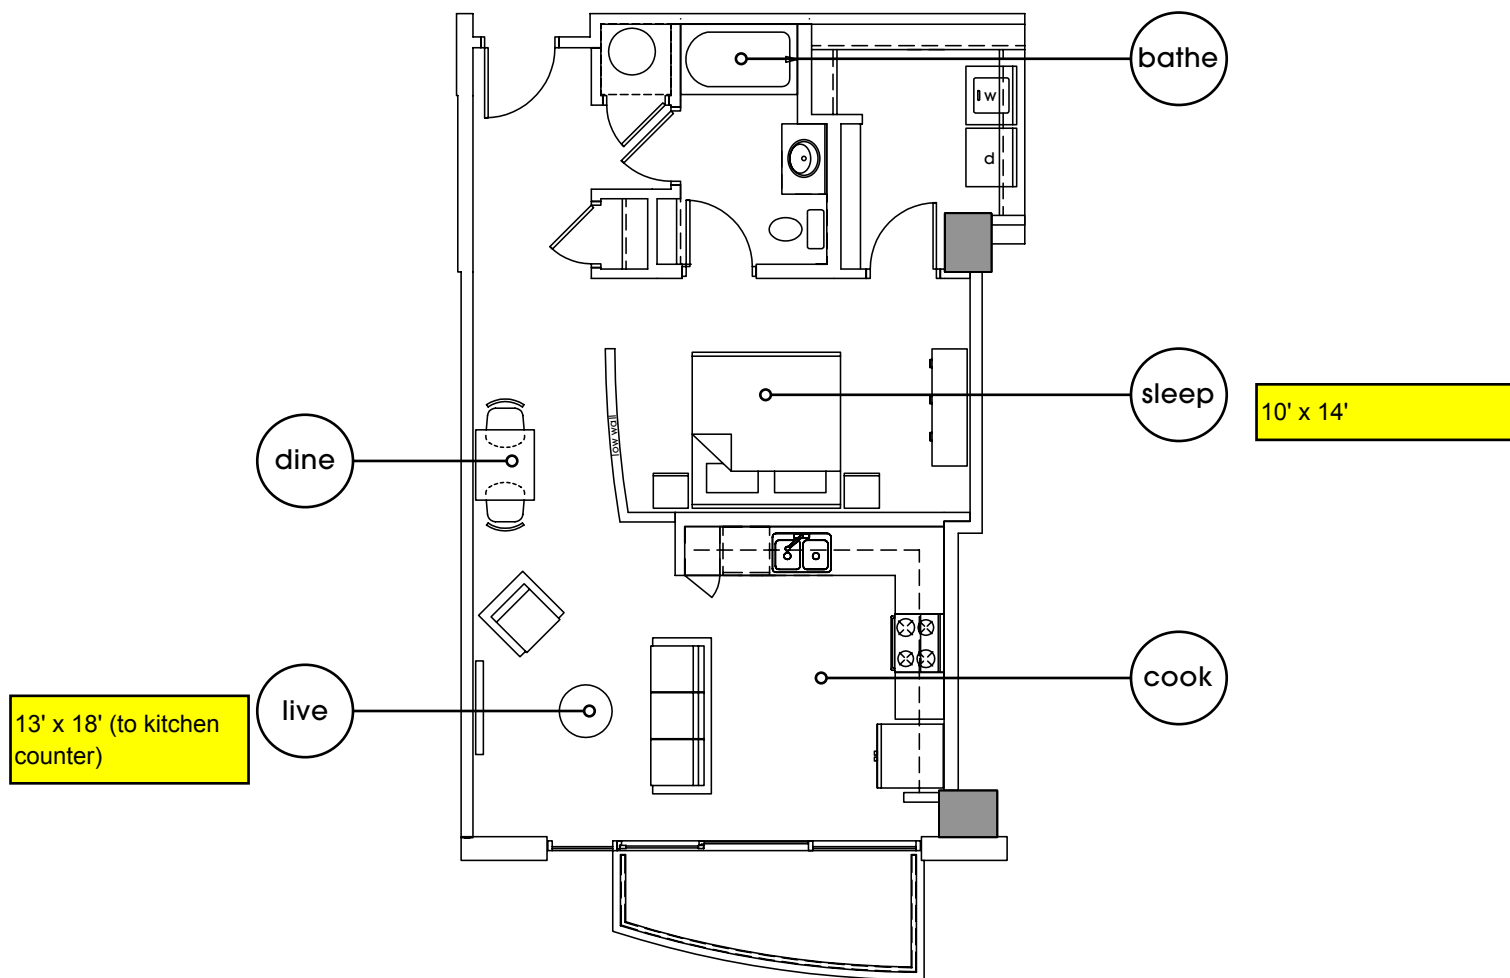

Residence A8 | 1 bedroom + 1 bath

interior: 785 sq. ft.
exterior: 64 sq. ft.

total: 849 sq. ft.

The unit square footage as indicated on plan is approximate. Layout shown at unit interiors are for general reference only and are not intended to depict precisely the actual as built conditions. Actual dimensions and layout at interior units may vary. Drawing is not to scale.