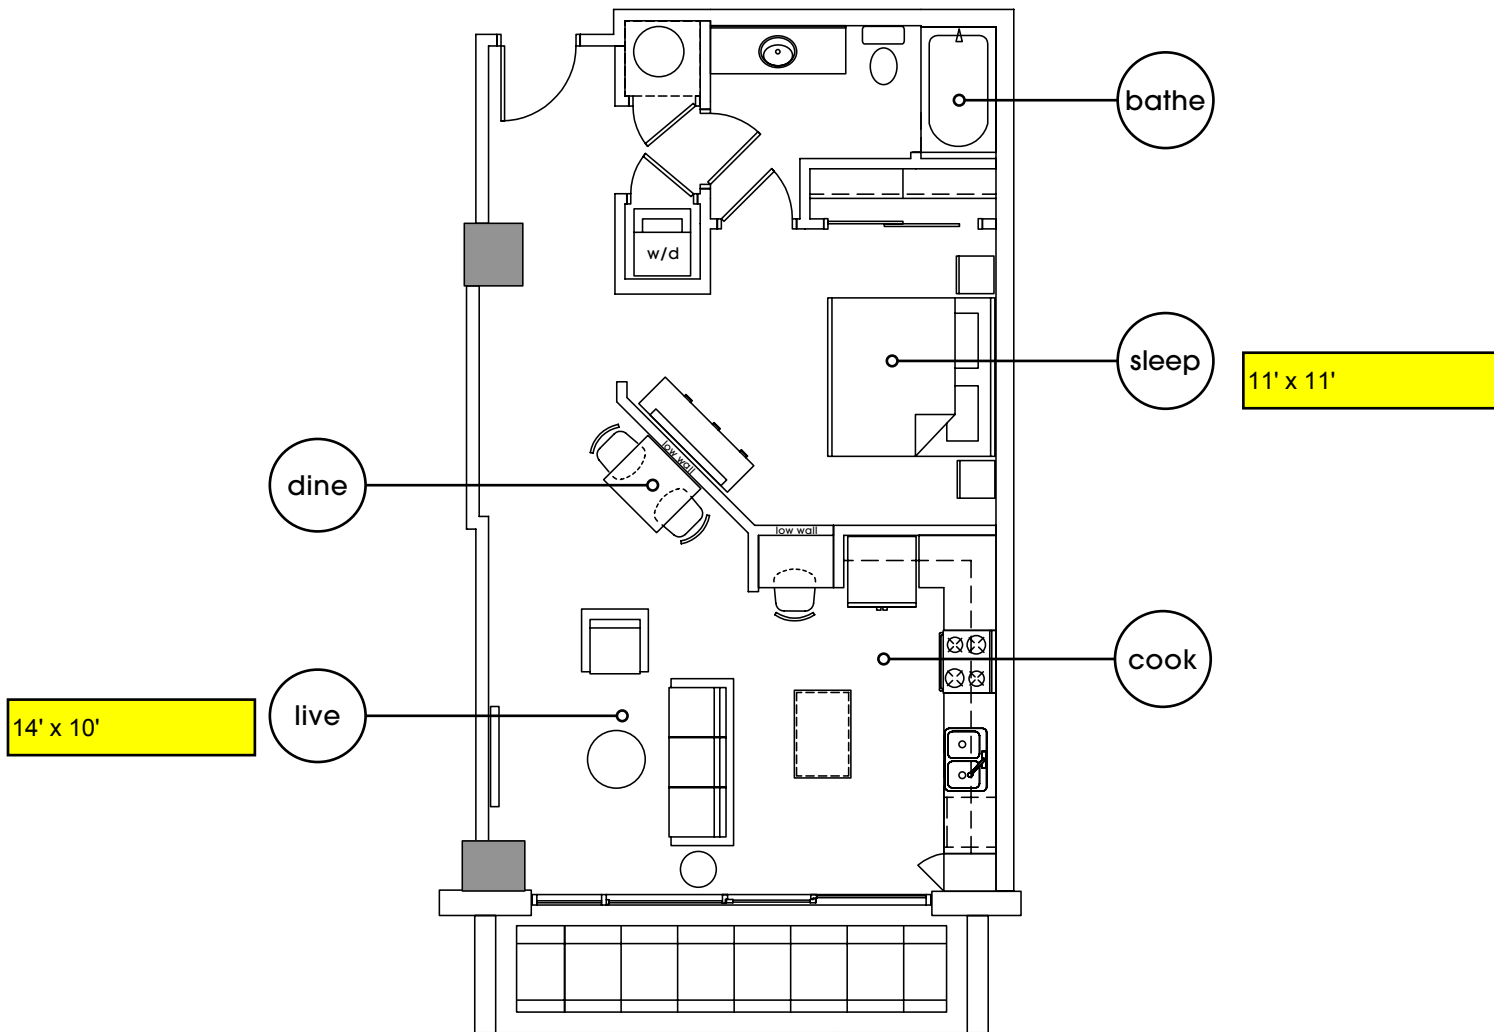

# Residence A7A | 1 bedroom + 1 bath

interior: 744 sq. ft.  
exterior: 112 sq. ft.

**total: 856 sq. ft.**

The unit square footage as indicated on plan is approximate. Layout shown at unit interiors are for general reference only and are not intended to depict precisely the actual as built conditions. Actual dimensions and layout at interior units may vary. Drawing is not to scale.