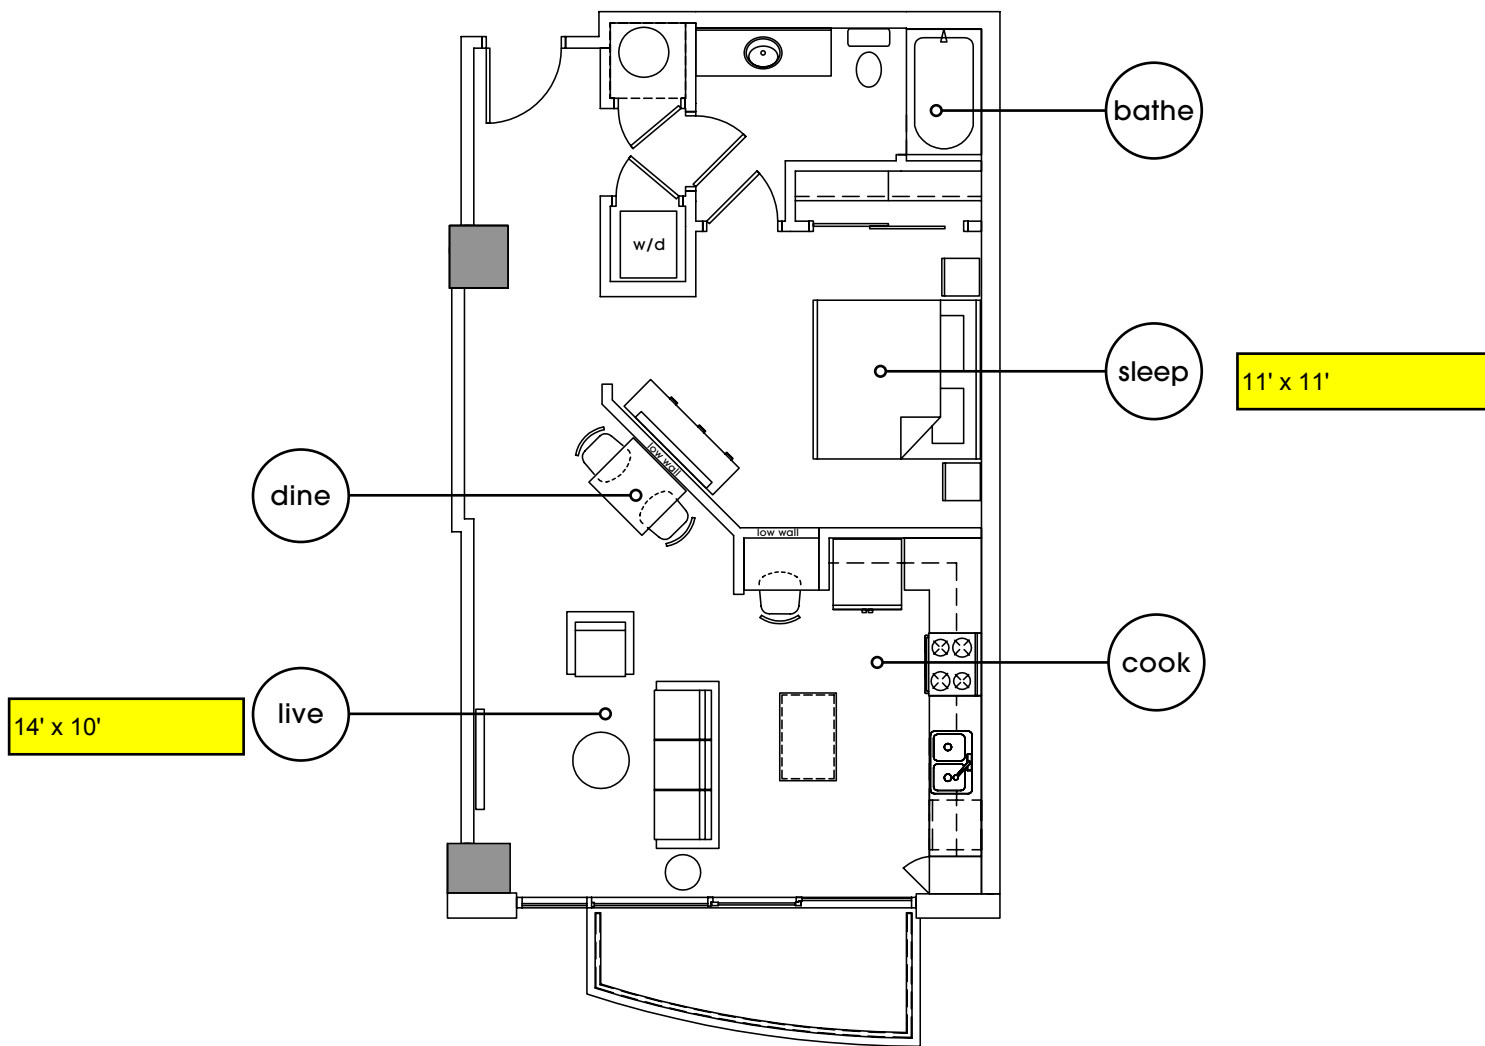

Residence A7 | 1 bedroom + 1 bath

interior: 744 sq. ft.
exterior: 64 sq. ft.

total: 808 sq. ft.

The unit square footage as indicated on plan is approximate. Layout shown at unit interiors are for general reference only and are not intended to depict precisely the actual as built conditions. Actual dimensions and layout at interior units may vary. Drawing is not to scale.

SALES BY
NOVARE-AU
REALTY-LLC
512-477-0360

The unit or units shown herein are merely approximations and do not necessarily reflect the actual as-built conditions of the same. The as-built dimension and size of the unit or units may vary from the dimension and size reflected herein. Prices and availability are subject to change without notice. Drawing is not to scale. Furnishings not included. Refrigerator and washer/dryer not included.