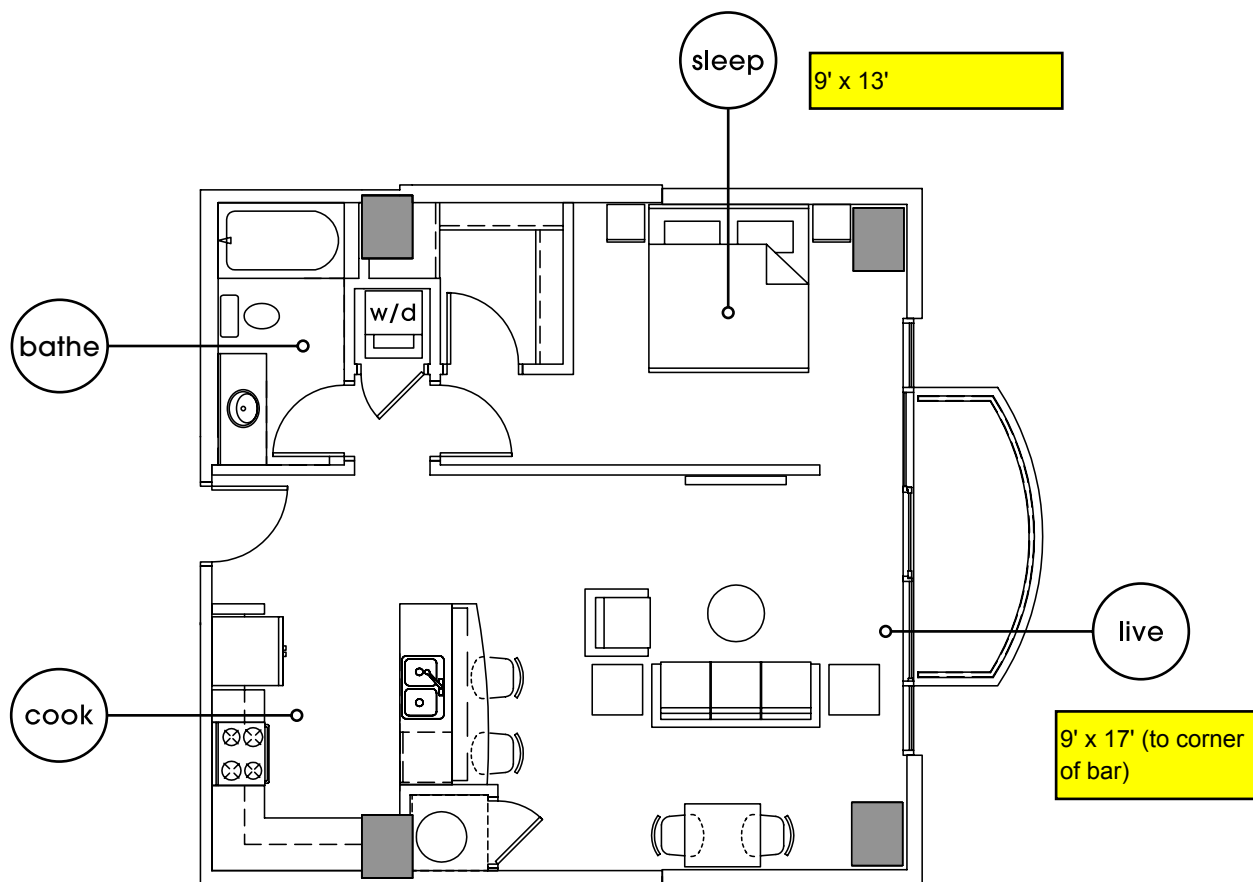

Residence A6 | 1 bedroom + 1 bath

interior: 760 sq. ft.
exterior: 54 sq. ft.

total: 814 sq. ft.

The unit square footage as indicated on plan is approximate. Layout shown at unit interiors are for general reference only and are not intended to depict precisely the actual as built conditions. Actual dimensions and layout at interior units may vary. Drawing is not to scale.

SALES BY
NOVARE-AU
REALTY-LLC
512-477-0360

The unit or units shown herein are merely approximations and do not necessarily reflect the actual as-built conditions of the same. The as-built dimension and size of the unit or units may vary from the dimension and size reflected herein. Prices and availability are subject to change without notice. Drawing is not to scale. Furnishings not included. Refrigerator and washer/dryer not included.