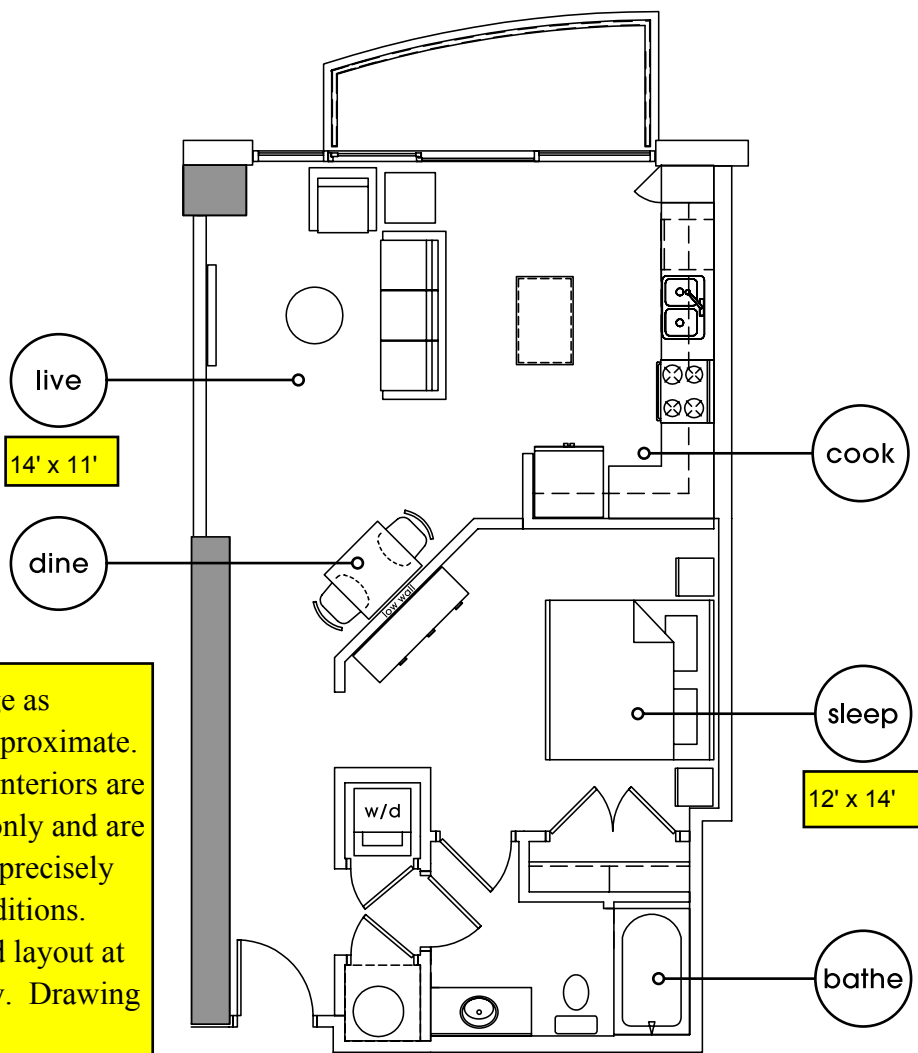

Residence A2 | 1 bedroom + 1 bath

interior: 715 sq. ft.
exterior: 64 sq. ft.

total: 779 sq. ft.

The unit square footage as indicated on plan is approximate. Layout shown at unit interiors are for general reference only and are not intended to depict precisely the actual as built conditions. Actual dimensions and layout at interior units may vary. Drawing is not to scale.