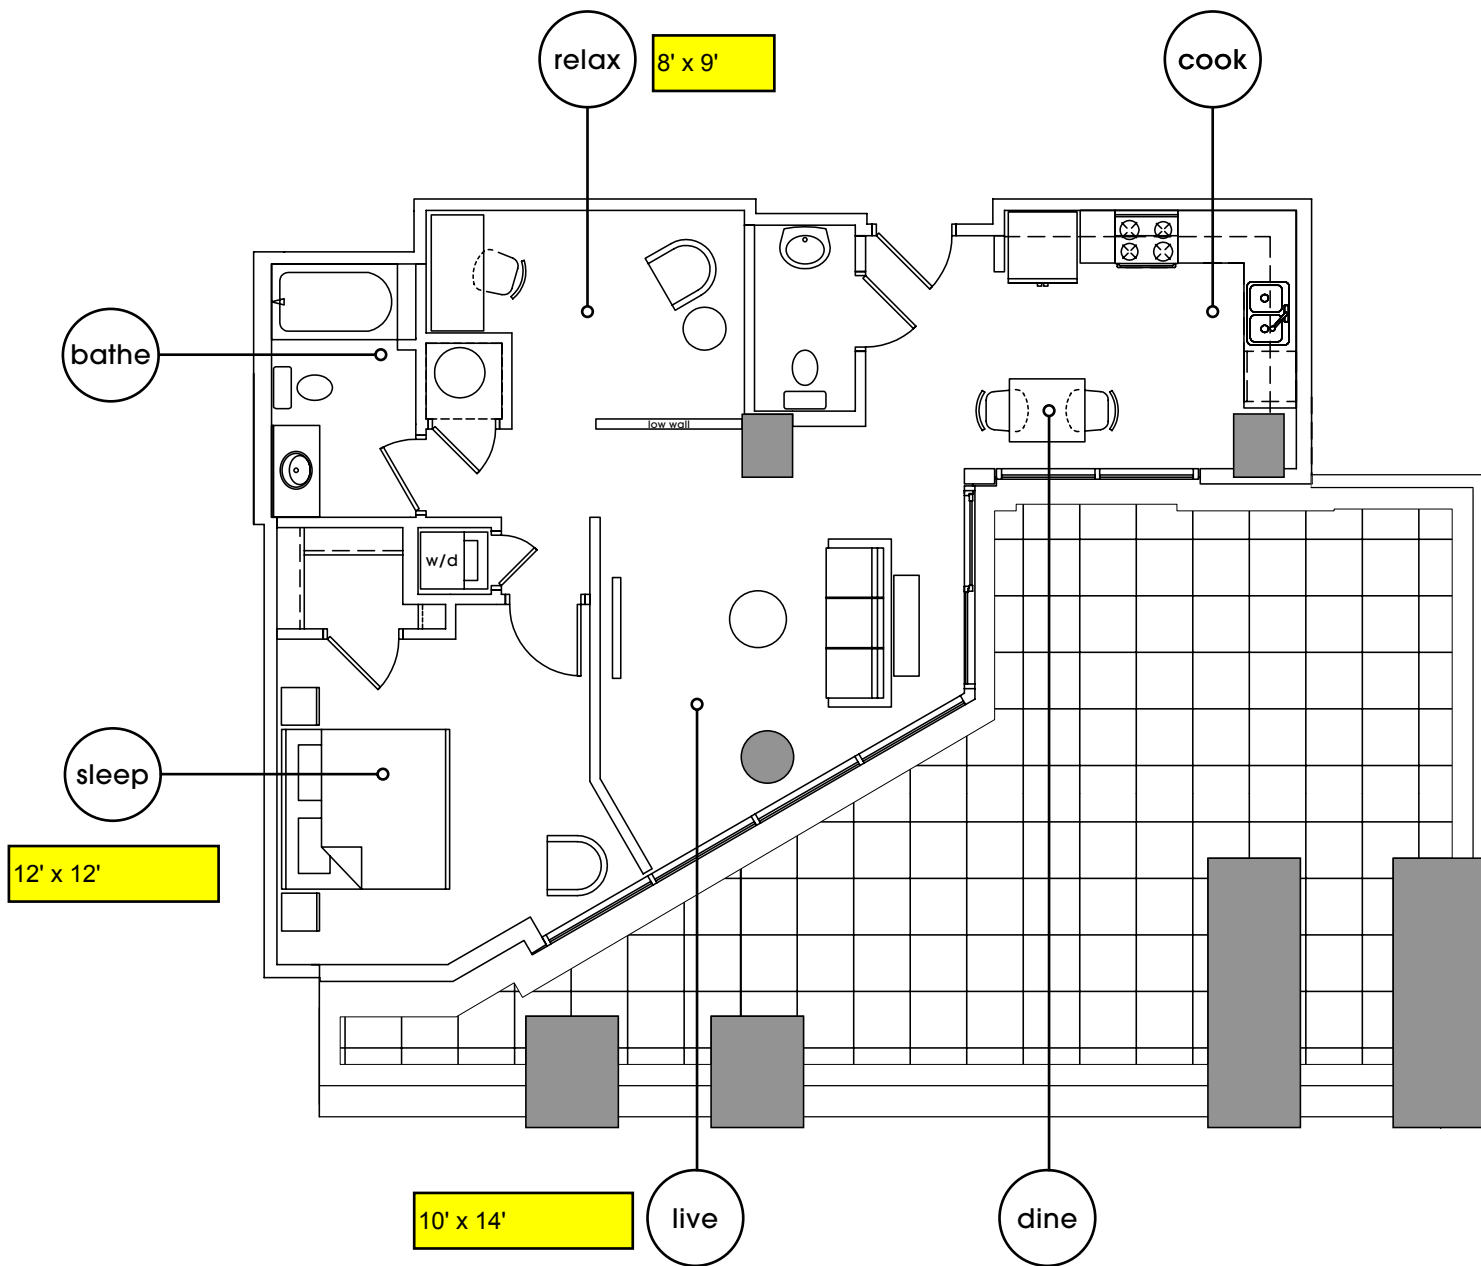

Residence A15 | 1 bedroom + 1.5 bath

interior: 887 sq. ft.
exterior: 620 sq. ft.

total: 1507 sq. ft.

The unit square footage as indicated on plan is approximate. Layout shown at unit interiors are for general reference only and are not intended to depict precisely the actual as built conditions. Actual dimensions and layout at interior units may vary. Drawing is not to scale.