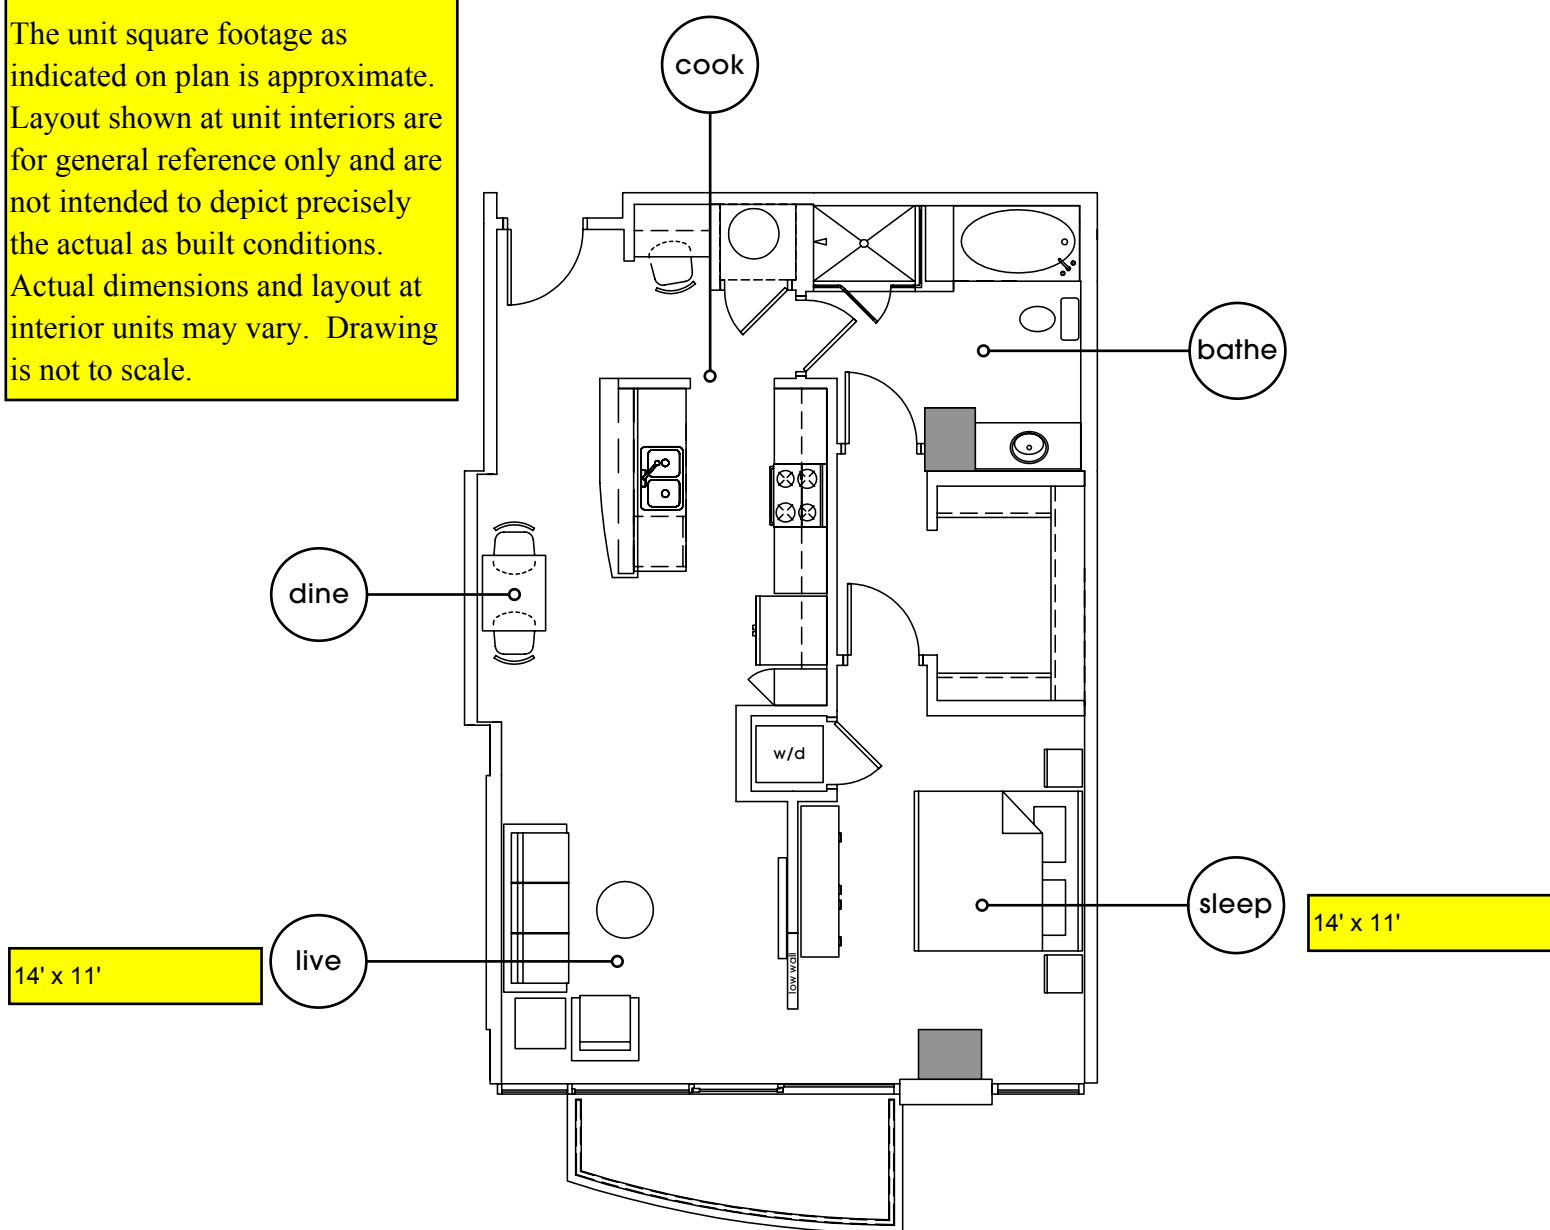

# Residence A13 | 1 bedroom + 1 bath

interior: 861 sq. ft.  
exterior: 64 sq. ft.

**total: 925 sq. ft.**

The unit square footage as indicated on plan is approximate. Layout shown at unit interiors are for general reference only and are not intended to depict precisely the actual as built conditions. Actual dimensions and layout at interior units may vary. Drawing is not to scale.